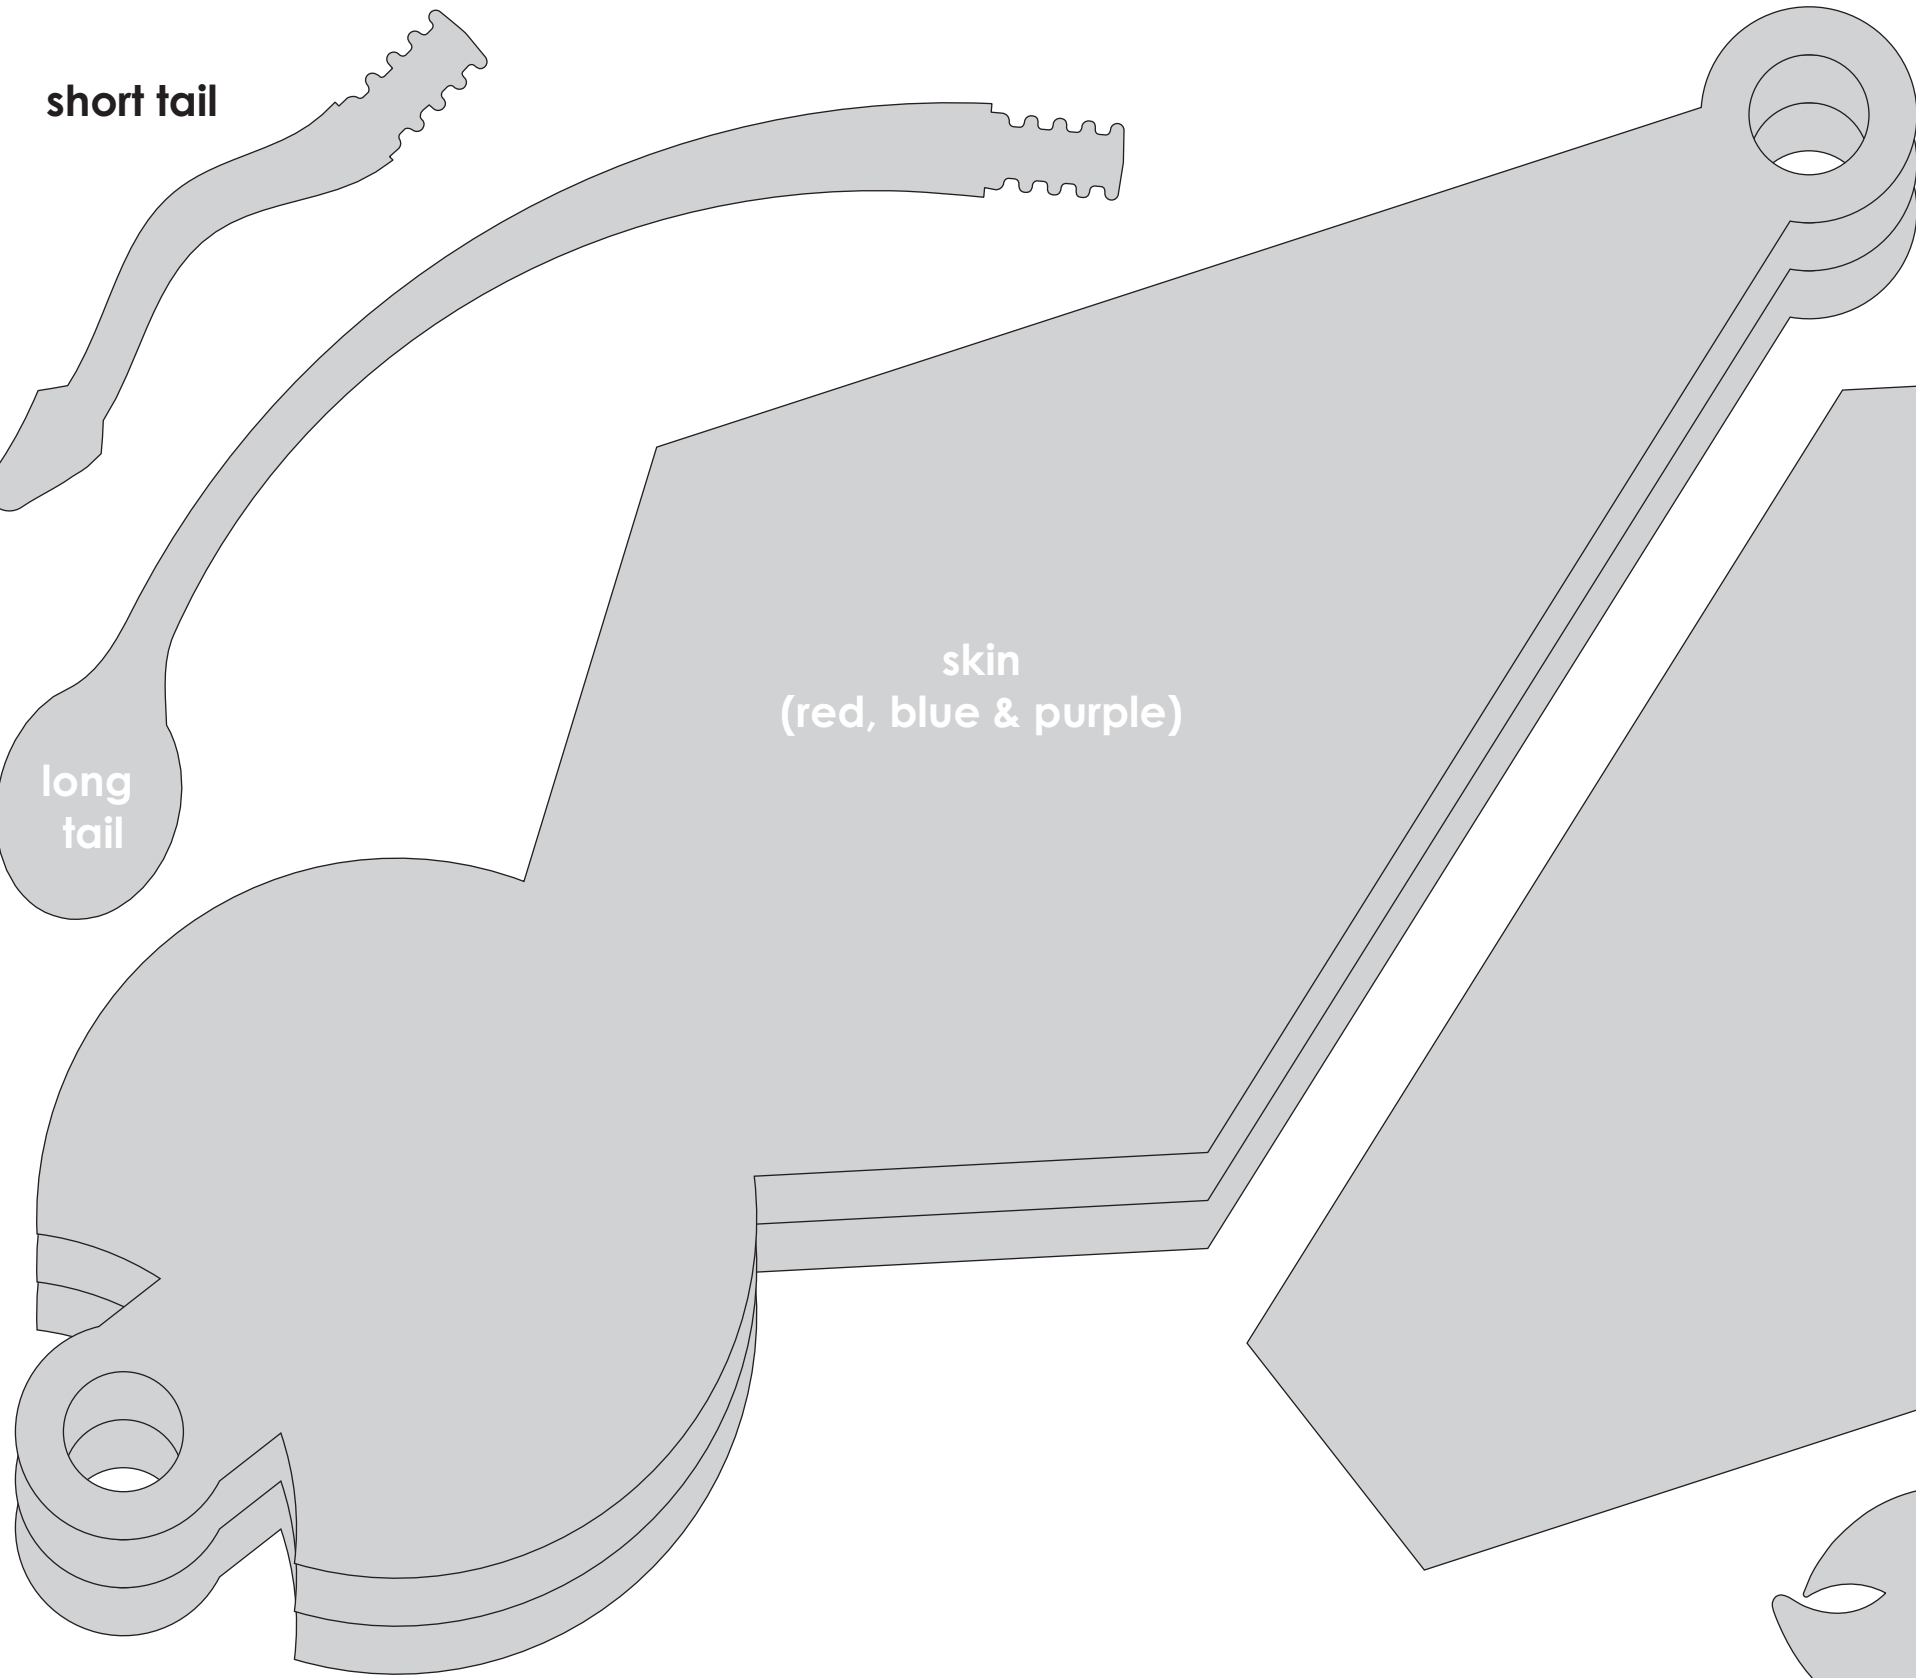

skin
(red, blue & purple)

body